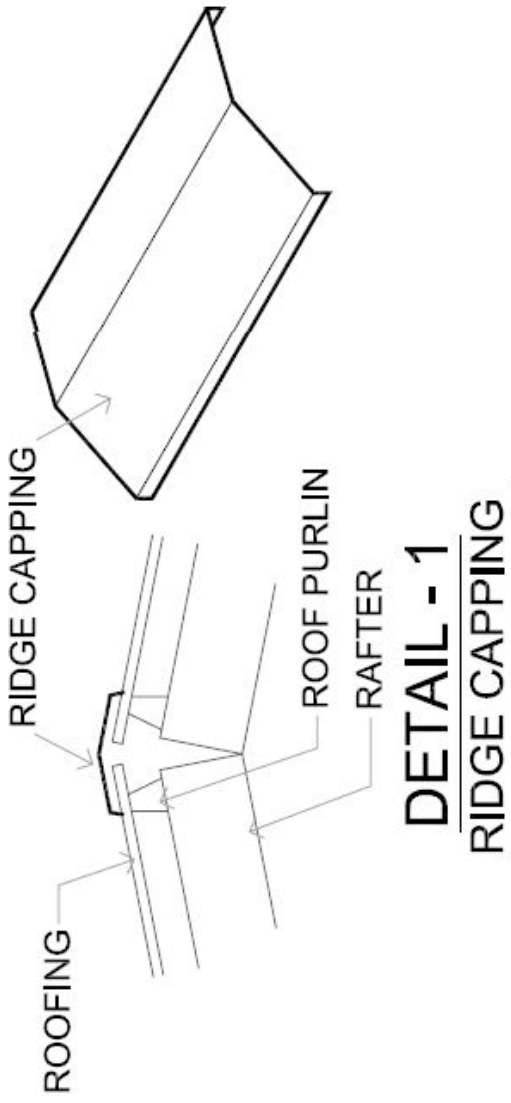

tel: 01463 230666 email: info@rhinosteel.co.uk

Flashing Positions

TYPICAL SECTION