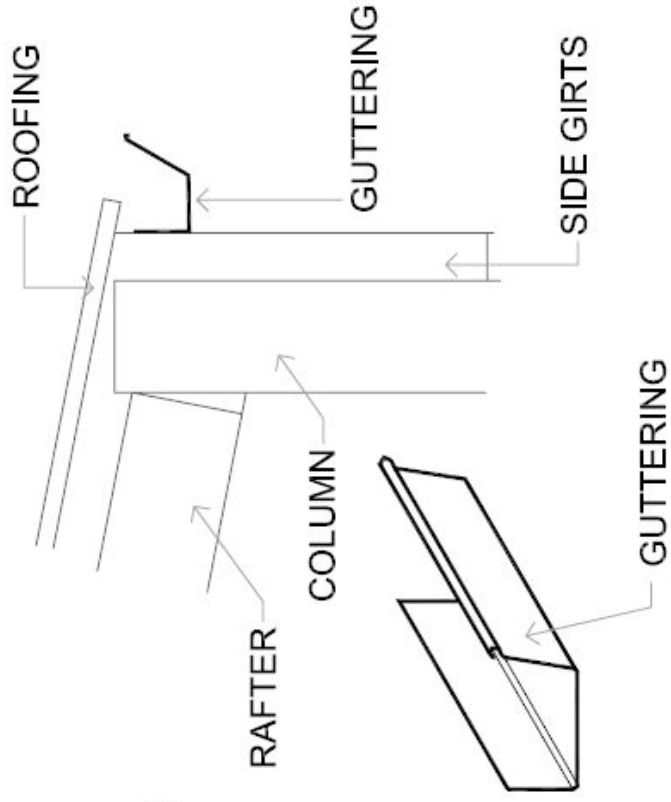

tel: 01463 230666 email: info@rhinosteel.co.uk

Flashing Positions

TYPICAL SECTION