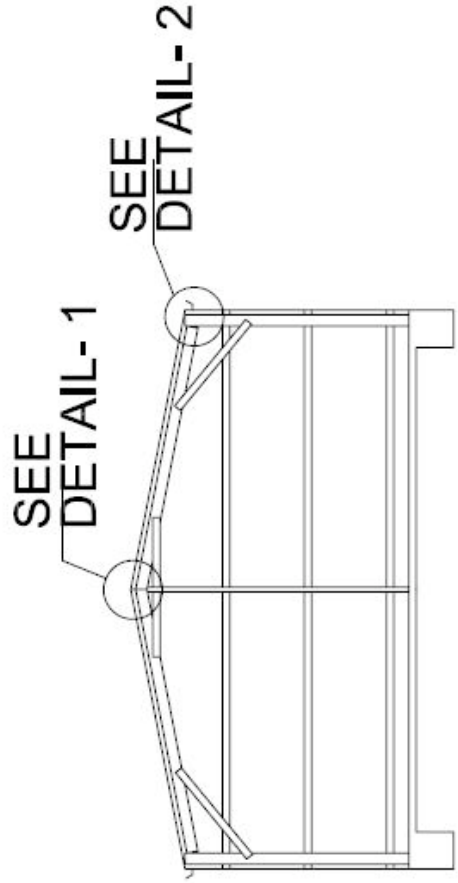

tel: 01463 230666 email: info@rhinosteel.co.uk

Flashing Positions

TYPICAL SECTION